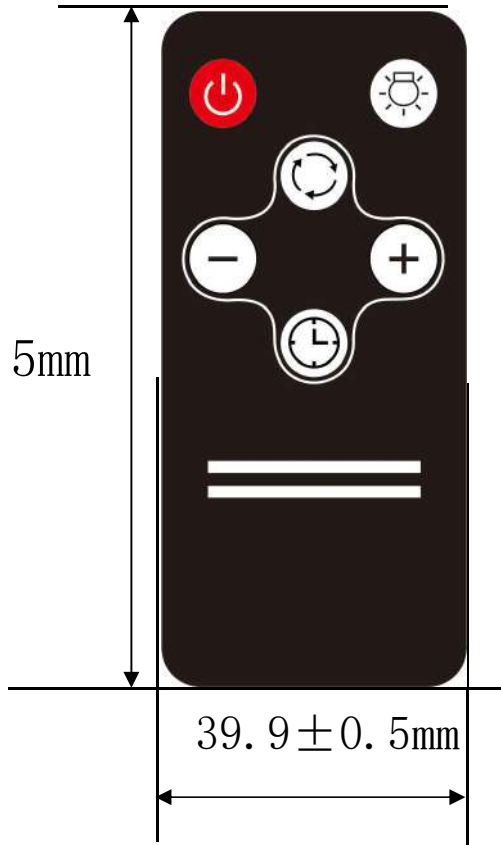

1. 外观图

Appearance Drawing

- PANTONE 485 C
- PANTONE BLACK C
- PANTONE WHITE C

| | | | | |
|--|--|--|--|--|
| | | | | |
| | | | | |

7. 功能编码对照图

数据码:

Date code:

System code: 807F
Format: NEC

Remote control size

$85.8 \pm 0.5\text{mm}$

$39.9 \pm 0.5\text{mm}$

Remote control package method